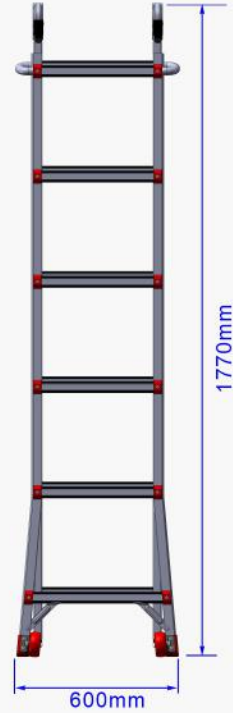

Product Ref : LYJL00406X

Weight : 15.2kg

Unextended

Extended by... ..1 rung

...2 rung

...3 rung

...4 rung

...5 rung