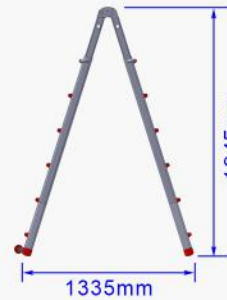

Product Ref : LYJL00406X

Weight : 15.2kg

Unextended

Extended by... ..1 rung

...2 rung

...3 rung

...4 rung

...5 rung