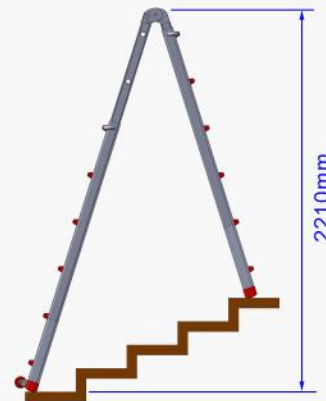

Product Ref : LYJL00406X

Weight : 15.2kg

Extended by... ..1 rung

...2 rung

...3 rung

...4 rung

...5 rung

LOYAL