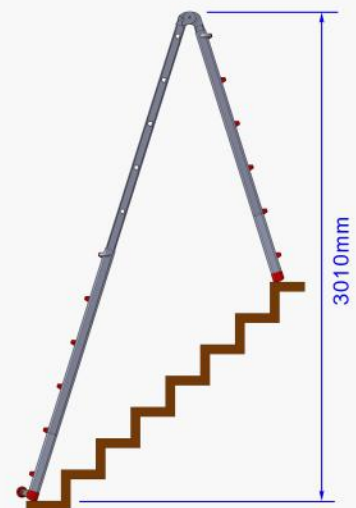

Product Ref : LYJL00406X

Weight : 15.2kg

Extended by... ..1 rung

...2 rung

...3 rung

...4 rung

...5 rung

LOYAL