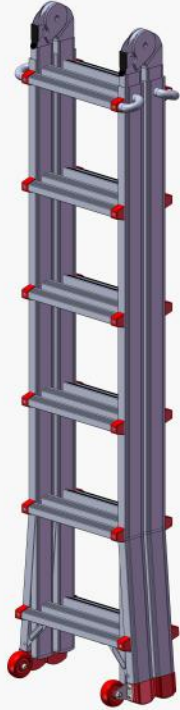

LOYAL

SAFE WORKING

Aluminium Scaffold Towers Ltd.

01353 778811

sales@aluminium-scaffoldtowers.co.uk

www.aluminium-scaffoldtowers.co.uk

Red Giant

Telescopic Multi Purpose Ladder

Product Ref : LYJL00406X

Weight : 15.2kg

Unextended

Extended by... ..1 rung

...2 rung

...3 rung

...4 rung

...5 rung

Product Ref : LYJL00406X

Weight : 15.2kg

Extended by... ..1 rung

...2 rung

...3 rung

...4 rung

...5 rung

LOYAL