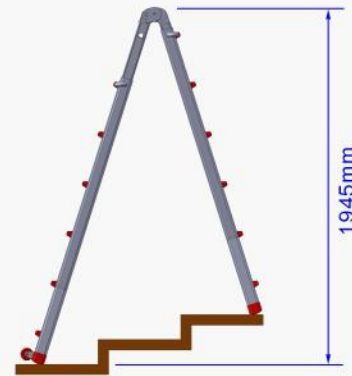

Product Ref : LYJL00406X

Weight : 15.2kg

Extended by... ..1 rung

...2 rung

...3 rung

...4 rung

...5 rung

LOYAL